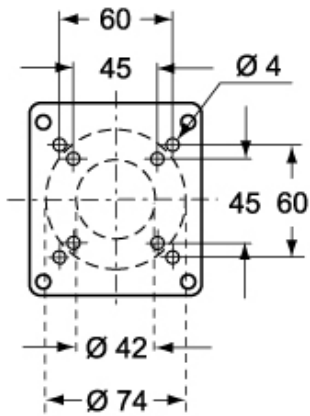

Part number

FM 910 CVU

Cover, FM series, smooth, with central hollow

Product description	
Product type	Cover
Series	FM
Size	90 x 100 mm
Specification	Smooth, with central hollow
Further technical details	
Weight	34,50 g
Operating temperature range (min, max)	-40°C ... +125°C

Part number

FM 910 CVU

Catalogue drawings

FM 910 CVU

FM 910 RC

FM 910 CV

FM 910 RI