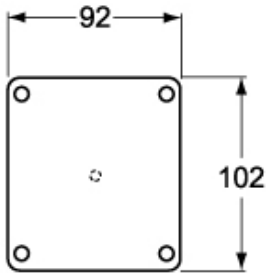

Catalogue drawings

FM 910 CVU