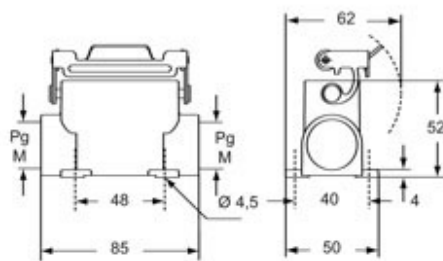

IP degree of protection	IP65
--------------------------------	------

Further technical details

Weight	27,70 g
Operating temperature range (min, max)	-40°C...+125°C

Material properties

Main material	Aluminium die-cast
Other materials	Gasket: FKM
Colour	RAL 9005 black
RoHs conformity	Compliant
China RoHs - EFUP	E
REACH SVHC substances	No

Approvals / Standards

Certifications	DNV, BV
UL	ECBT2
cUL	ECBT8

General ordering information

EAN13 code	8015747043939
eCl@ss 8.1	27440208
ETIM 7.0	EC002314

Packaging Information

Sub-packaging length	118,00 mm
Sub-packaging height	32,00 mm
Sub-packaging width	76,00 mm
Sub-packaging weight	0,14 kg
Sub-packaging volume	0,29 dm ³
Sub-packaging description	Carton tray
Sub-packaging quantity	5 Pcs
Sub-packaging EAN barcode	8015747043946

Part number

CZCW 15 L

Catalogue drawings

CZIW L

CZPW L MZPW L

CZCW L