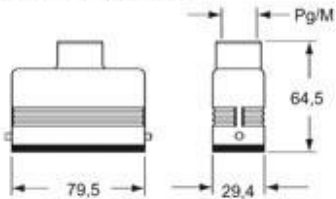

Part number

CZAOW 25 L21

Hood, W-TYPE series, with 2 pegs, Pg21 side cable entry, size "66.16", high construction

Product description		Material properties	
Product type	Hood	Other materials	Gasket: FKM
Series	W-TYPE	Colour	RAL 9005 black
Closing type	With 2 pegs		Compliant with exemption 6(c): copper alloy containing up to 4% lead by weight
Size	Size 66.16	RoHs conformity	
Cable entry	Side cable entry with adapter Pg21	China RoHs - EFUP	50
Specification	High construction	REACH SVHC substances	Yes Lead
Technical data		SCIP number	15deaf78-e939-4401-a0b0-e2228ca32a03
IP degree of protection	IP65 / IP66 / IP69	Approvals / Standards	
Further technical details		Certifications	DNV, BV
Weight	187,00 g	UL	ECBT2
Operating temperature range (min, max)	-40°C...+125°C	cUL	ECBT8
		General ordering information	
		EAN13 code	8015747043199
		Packaging Information	
		Sub-packaging weight	0,19 kg
		Sub-packaging description	Plastic packaging
		Sub-packaging quantity	1 Pcs
		Sub-packaging EAN barcode	8015747043205

Part number

CZAOW 25 L21

Catalogue drawings

CZOW L MZOW L

CZAOW L - MZAOW L CZAVV L - MZAVV L

CZVW L MZVW L

CZCW LG