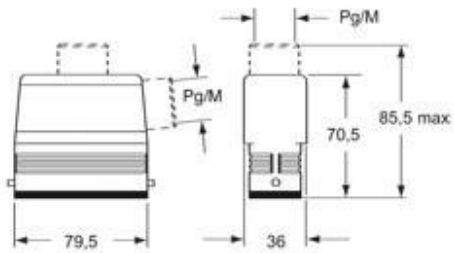

Part number

CZAOW 25 L21

Hood, W-TYPE series, with 2 pegs, Pg21 side cable entry, size "66.16", high construction

Product description		Material properties	
Product type	Hood	Other materials	Gasket: FKM
Series	W-TYPE	Colour	RAL 9005 black
Closing type	With 2 pegs		Compliant with exemption 6(c): copper alloy containing up to 4% lead by weight
Size	Size 66.16	RoHs conformity	
Cable entry	Side cable entry with adapter Pg21	China RoHs - EFUP	50
Specification	High construction	REACH SVHC substances	Yes Lead
Technical data		SCIP number	15deaf78-e939-4401-a0b0-e2228ca32a03
IP degree of protection	IP65 / IP66 / IP69	Approvals / Standards	
Further technical details		Certifications	DNV, BV
Weight	187,00 g	UL	ECBT2
Operating temperature range (min, max)	-40°C...+125°C	cUL	ECBT8
		General ordering information	
		EAN13 code	8015747043199
		Packaging Information	
		Sub-packaging weight	0,19 kg
		Sub-packaging description	Plastic packaging
		Sub-packaging quantity	1 Pcs
		Sub-packaging EAN barcode	8015747043205

Part number

CZAOW 25 L21

Catalogue drawings

CZOW L MZOW L

CZAOW L - MZAOW L CZAVV L - MZAVV L

CZVW L MZVW L

CZCW LG