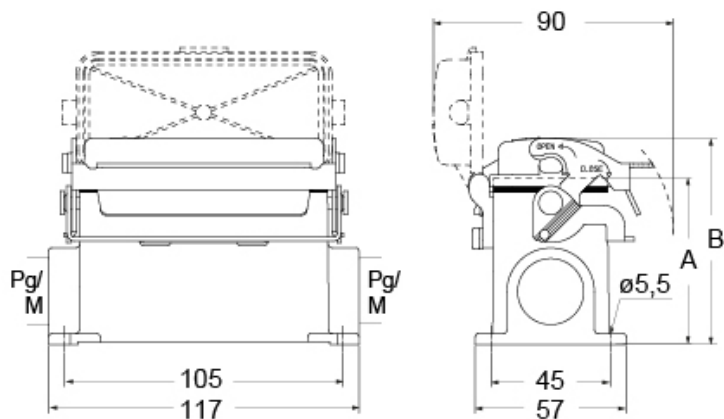

Part number

CVAP 16LSP21

Catalogue drawings

part No.	A	B
CVP / MVP 16 LSP	63	78
CVAP / MVAP 16 LSP	81	96