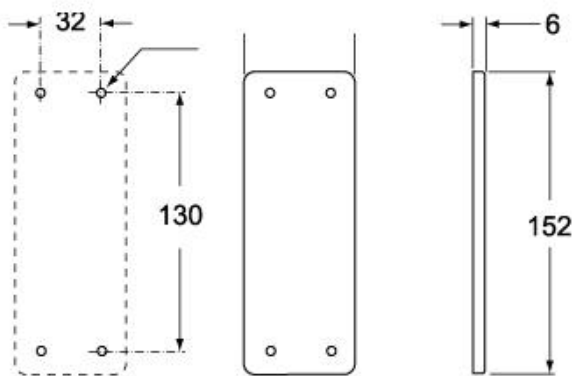

Part number

CRH 24

Catalogue drawings

CRH