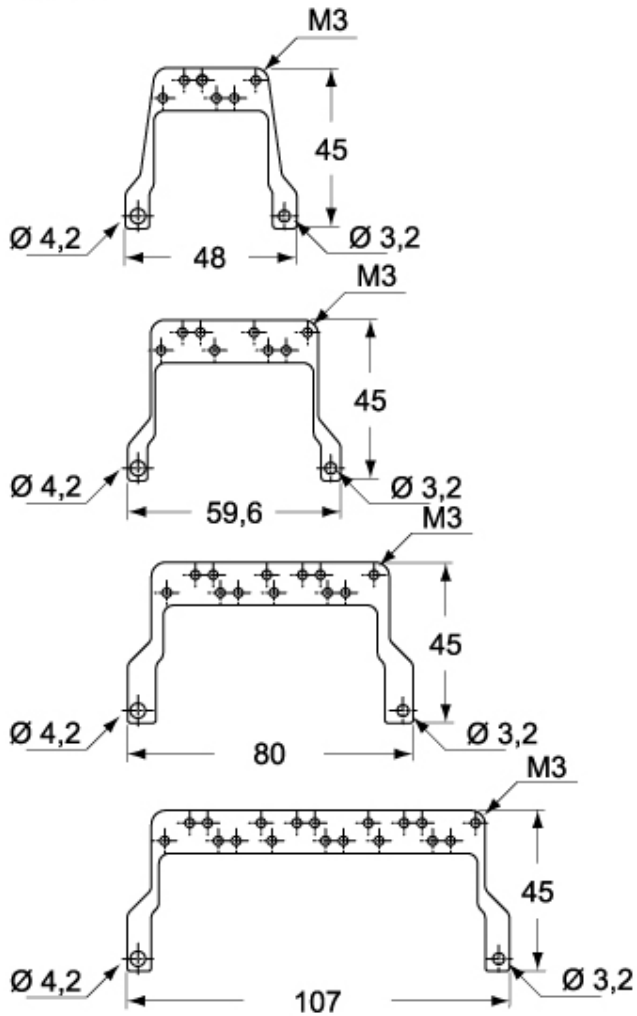

Part number

CR 24 ST

Catalogue drawings

CR...ST