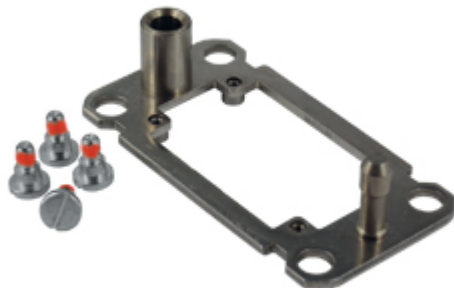

Part number

CR 24 DF

Docking frame, size "104.27", for inserts size "104.27" and frames for 6 inserts

Product description

Product type	Docking frame
Size	Size 104.27
Specification	For inserts size "104.27" and frames for 6 inserts

Further technical details

Weight	117,00 g
---------------	----------

General ordering information

EAN13 code	8015747182362
eCl@ss 8.1	27440210
ETIM 7.0	EC002310

Packaging Information

Packaging length	220,00 mm
Packaging height	130,00 mm
Packaging width	240,00 mm
Packaging weight	2,52 kg
Packaging volume	6,86 dm ³
Packaging description	Carton box
Packaging quantity	20 Pcs
Packaging EAN code	8015747044769
Sub-packaging weight	0,13 kg
Sub-packaging description	Plastic bag
Sub-packaging quantity	1 Pcs
Sub-packaging EAN barcode	8015747182393

Part number

CR 24 DF

Catalogue drawings