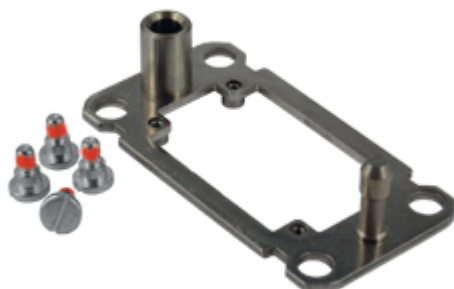

Part number

CR 16 DF

Docking frame, size "77.27", for inserts size "77.27" and frames for 4 inserts

Product description

Product type	Docking frame
Size	Size 77.27
Specification	For inserts size "77.27" and frames for 4 inserts

Further technical details

Weight	110,00 g
---------------	----------

General ordering information

EAN13 code	8015747046787
eCl@ss 8.1	27440210
ETIM 7.0	EC002310

Packaging Information

Packaging length	220,00 mm
Packaging height	130,00 mm
Packaging width	240,00 mm
Packaging weight	2,38 kg
Packaging volume	6,86 dm ³
Packaging description	Carton box
Packaging quantity	20 Pcs
Packaging EAN code	8015747044752
Sub-packaging weight	0,12 kg
Sub-packaging description	Plastic bag
Sub-packaging quantity	1 Pcs
Sub-packaging EAN barcode	8015747060202

Part number

CR 16 DF

Catalogue drawings