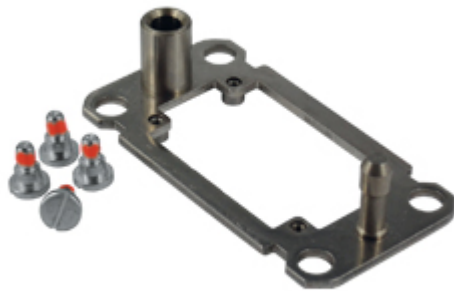

Part number

# CR 10 DF

Docking frame, size "57.27", for inserts size "57.27" and frames for 3 inserts

#### Product description

<b>Product type</b>	Docking frame
<b>Size</b>	Size 57.27
<b>Specification</b>	For inserts size "57.27" and frames for 3 inserts