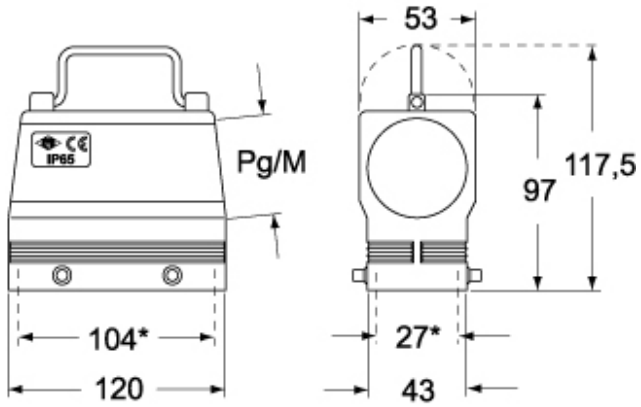

Part number

CQO 24

Catalogue drawings

CQO - MQO