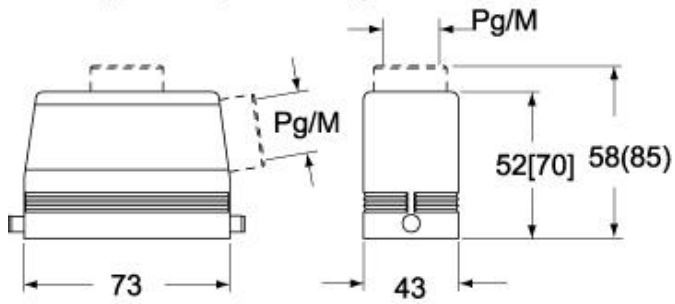

Part number

CMV 03 LG

Catalogue drawings

**CMO L (CMAO L) - MMO L [MMAO L]
CMV L [CMAV L] - MMV L (MMAV L)**