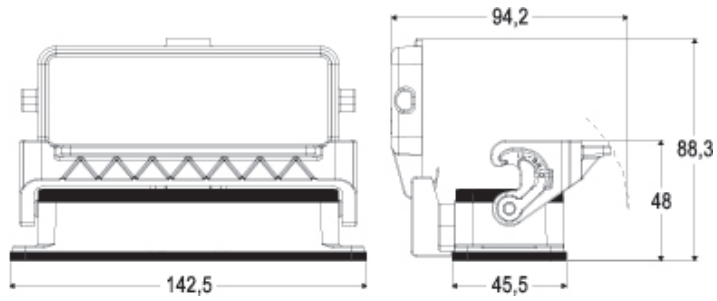

Part number

CLI 24 LS

Catalogue drawings