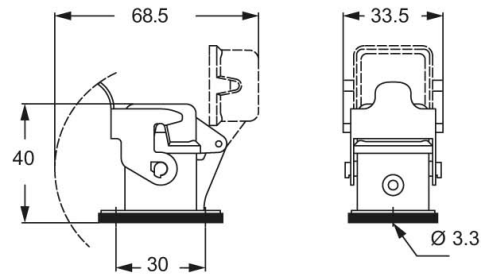

Part number

CKAX 03 ILSA

Bulkhead mounting housing, CKA series, with 1 lever, size "21.21", for male inserts, with self-closing metal cover

Product description	
Product type	Bulkhead mounting housing
Series	CKA
Closing type	With 1 lever
Size	Size "21.21"
Cable entry	Without cable entry
Specification	For male inserts, with self-closing metal cover
Technical data	
IP degree of protection	IP44 - IP66 / IP67 / IP69 with CKR 65 (D)
Further technical details	
Weight	60,70 g
Operating temperature range (min, max)	-40°C...+125°C

Material properties	
Main material	Zinc die-cast
Other materials	Lever: Stainless steel Gasket: TPE
Colour	RAL 7040 grey
RoHs conformity	Compliant
China RoHs - EFUP	E
REACH SVHC substances	No
Approvals / Standards	
UL	ECBT2
cUL	ECBT8
General ordering information	
EAN13 code	8015747027328
eCl@ss 8.1	27440202
ETIM 7.0	EC000437
Packaging Information	
Sub-packaging length	185,00 mm
Sub-packaging height	40,00 mm
Sub-packaging width	155,00 mm
Sub-packaging weight	0,61 kg
Sub-packaging volume	1,15 dm ³
Sub-packaging description	Carton box
Sub-packaging quantity	10 Pcs
Sub-packaging EAN barcode	8015747034357

Part number

CKAX 03 ILSA

Catalogue drawings

panel cut-out for enclosures, dimensions in mm

CKA ILS

CKA ILSA

CKAX ILS

CKAX ILSA