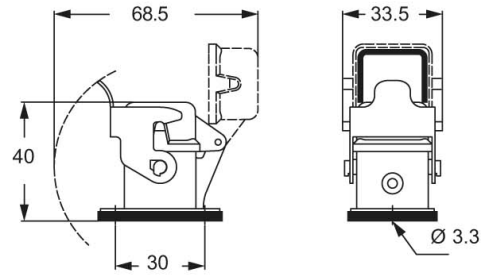

Part number

CKAX 03 ILSA

Bulkhead mounting housing, CKA series, with 1 lever, size "21.21", for male inserts, with self-closing metal cover

Product description	
Product type	Bulkhead mounting housing
Series	CKA
Closing type	With 1 lever
Size	Size "21.21"
Cable entry	Without cable entry
Specification	For male inserts, with self-closing metal cover
Technical data	
IP degree of protection	IP44 - IP66 / IP67 / IP69 with CKR 65 (D)
Further technical details	
Weight	60,70 g
Operating temperature range (min, max)	-40°C...+125°C

Material properties	
Main material	Zinc die-cast
Other materials	Lever: Stainless steel Gasket: TPE
Colour	RAL 7040 grey
RoHs conformity	Compliant
China RoHs - EFUP	E
REACH SVHC substances	No
Approvals / Standards	
UL	ECBT2
cUL	ECBT8
General ordering information	
EAN13 code	8015747027328
eCl@ss 8.1	27440202
ETIM 7.0	EC000437
Packaging Information	
Sub-packaging length	185,00 mm
Sub-packaging height	40,00 mm
Sub-packaging width	155,00 mm
Sub-packaging weight	0,61 kg
Sub-packaging volume	1,15 dm ³
Sub-packaging description	Carton box
Sub-packaging quantity	10 Pcs
Sub-packaging EAN barcode	8015747034357

Part number

CKAX 03 ILSA

Catalogue drawings

panel cut-out for enclosures, dimensions in mm

CKA ILS

CKA ILSA

CKAX ILS

CKAX ILSA