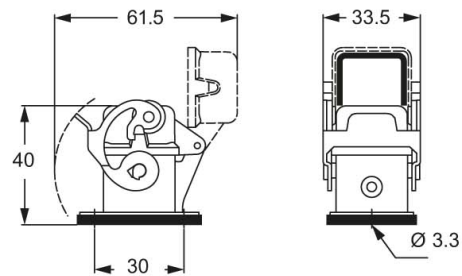

Part number

CKAX 03 ILSA

Bulkhead mounting housing, CKA series, with 1 lever, size "21.21", for male inserts, with self-closing metal cover

Product description	
Product type	Bulkhead mounting housing
Series	CKA
Closing type	With 1 lever
Size	Size "21.21"
Cable entry	Without cable entry
Specification	For male inserts, with self-closing metal cover
Technical data	
IP degree of protection	IP44 - IP66 / IP67 / IP69 with CKR 65 (D)
Further technical details	
Weight	60,70 g
Operating temperature range (min, max)	-40°C...+125°C

Material properties	
Main material	Zinc die-cast
Other materials	Lever: Stainless steel Gasket: TPE
Colour	RAL 7040 grey
RoHs conformity	Compliant
China RoHs - EFUP	E
REACH SVHC substances	No
Approvals / Standards	
UL	ECBT2
cUL	ECBT8
General ordering information	
EAN13 code	8015747027328
eCl@ss 8.1	27440202
ETIM 7.0	EC000437
Packaging Information	
Sub-packaging length	185,00 mm
Sub-packaging height	40,00 mm
Sub-packaging width	155,00 mm
Sub-packaging weight	0,61 kg
Sub-packaging volume	1,15 dm ³
Sub-packaging description	Carton box
Sub-packaging quantity	10 Pcs
Sub-packaging EAN barcode	8015747034357

Part number

CKAX 03 ILSA

Catalogue drawings

panel cut-out for enclosures, dimensions in mm

CKA ILS

CKA ILSA

CKAX ILS

CKAX ILSA