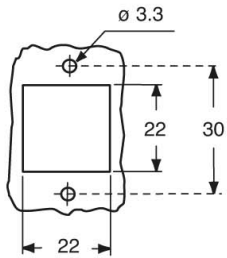

Part number

CKAX 03 ILSA

Bulkhead mounting housing, CKA series, with 1 lever, size "21.21", for male inserts, with self-closing metal cover

Product description	
Product type	Bulkhead mounting housing
Series	CKA
Closing type	With 1 lever
Size	Size "21.21"
Cable entry	Without cable entry
Specification	For male inserts, with self-closing metal cover
Technical data	
IP degree of protection	IP44 - IP66 / IP67 / IP69 with CKR 65 (D)
Further technical details	
Weight	60,70 g
Operating temperature range (min, max)	-40°C...+125°C

Material properties	
Main material	Zinc die-cast
Other materials	Lever: Stainless steel Gasket: TPE
Colour	RAL 7040 grey
RoHs conformity	Compliant
China RoHs - EFUP	E
REACH SVHC substances	No
Approvals / Standards	
UL	ECBT2
cUL	ECBT8
General ordering information	
EAN13 code	8015747027328
eCl@ss 8.1	27440202
ETIM 7.0	EC000437
Packaging Information	
Sub-packaging length	185,00 mm
Sub-packaging height	40,00 mm
Sub-packaging width	155,00 mm
Sub-packaging weight	0,61 kg
Sub-packaging volume	1,15 dm ³
Sub-packaging description	Carton box
Sub-packaging quantity	10 Pcs
Sub-packaging EAN barcode	8015747034357

Part number

CKAX 03 ILSA

Catalogue drawings

panel cut-out for enclosures, dimensions in mm

CKA ILS

CKA ILSA

CKAX ILS

CKAX ILSA