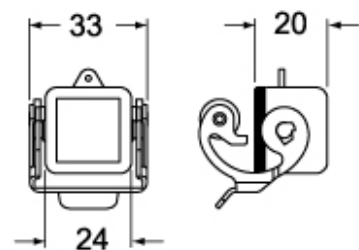

Part number

CKAW 03 C

Cover, W-TYPE series, with 2 pegs, size "21.21", for female inserts, with gasket and eyelet

Product description

Product type	Cover
Series	W-TYPE
Closing type	With 2 pegs
Size	Size "21.21"
Specification	For female inserts, with gasket and eyelet

Further technical details

Weight	9,50 g
Operating temperature range (min, max)	-40°C...+125°C

Material properties

Main material	Zinc die-cast
Colour	RAL 7040 grey
RoHs conformity	Compliant
China RoHs - EFUP	E
REACH SVHC substances	No

Part number

CKAW 03 C

Catalogue drawings

CKA C

CKA CA

CKAX CX

CKAX CXA