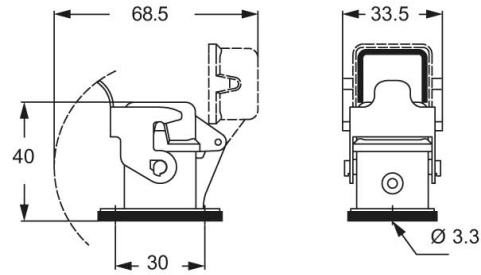

Part number

CKA 03 ILSA

Bulkhead mounting housing, CKA series, with 1 lever, size "21.21", for male inserts, with self-closing metal cover

Product description	
Product type	Bulkhead mounting housing
Series	CKA
Closing type	With 1 lever
Size	Size "21.21"
Cable entry	Without cable entry
Specification	For male inserts, with self-closing metal cover
Technical data	
IP degree of protection	IP44 - IP66 / IP67 / IP69 with CKR 65 (D)
Further technical details	
Weight	57,00 g
Operating temperature range (min, max)	-40°C...+125°C

Material properties	
Main material	Zinc die-cast
Other materials	Lever: Galvanized steel Gasket: TPE
Colour	RAL 7040 grey
RoHs conformity	Compliant
China RoHs - EFUP	E
REACH SVHC substances	No
Approvals / Standards	
UL	ECBT2
cUL	ECBT8
General ordering information	
EAN13 code	8015747024037
eCl@ss 8.1	27440202
ETIM 7.0	EC000437
Packaging Information	
Packaging length	330,00 mm
Packaging height	230,00 mm
Packaging width	205,00 mm
Packaging weight	6,43 kg
Packaging volume	15,56 dm ³
Packaging description	Carton box
Packaging quantity	100 Pcs
Packaging EAN code	8015747234245
Sub-packaging length	185,00 mm
Sub-packaging height	40,00 mm
Sub-packaging width	155,00 mm
Sub-packaging weight	0,64 kg
Sub-packaging volume	1,15 dm ³
Sub-packaging description	Carton box
Sub-packaging quantity	10 Pcs
Sub-packaging EAN barcode	8015747027311

Part number

CKA 03 ILSA

Catalogue drawings

panel cut-out for enclosures, dimensions in mm

CKA ILS

CKA ILSA

CKAX ILS

CKAX ILSA