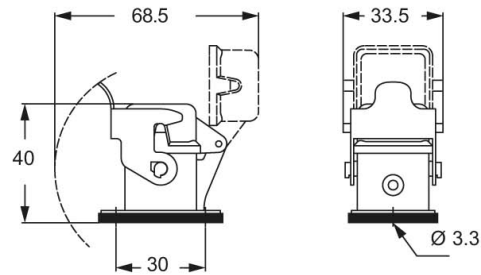

Part number

CKA 03 ILSA

Bulkhead mounting housing, CKA series, with 1 lever, size "21.21", for male inserts, with self-closing metal cover

Product description	
Product type	Bulkhead mounting housing
Series	CKA
Closing type	With 1 lever
Size	Size "21.21"
Cable entry	Without cable entry
Specification	For male inserts, with self-closing metal cover
Technical data	
IP degree of protection	IP44 - IP66 / IP67 / IP69 with CKR 65 (D)
Further technical details	
Weight	57,00 g
Operating temperature range (min, max)	-40°C...+125°C

Material properties	
Main material	Zinc die-cast
Other materials	Lever: Galvanized steel Gasket: TPE
Colour	RAL 7040 grey
RoHs conformity	Compliant
China RoHs - EFUP	E
REACH SVHC substances	No
Approvals / Standards	
UL	ECBT2
cUL	ECBT8
General ordering information	
EAN13 code	8015747024037
eCl@ss 8.1	27440202
ETIM 7.0	EC000437
Packaging Information	
Packaging length	330,00 mm
Packaging height	230,00 mm
Packaging width	205,00 mm
Packaging weight	6,43 kg
Packaging volume	15,56 dm ³
Packaging description	Carton box
Packaging quantity	100 Pcs
Packaging EAN code	8015747234245
Sub-packaging length	185,00 mm
Sub-packaging height	40,00 mm
Sub-packaging width	155,00 mm
Sub-packaging weight	0,64 kg
Sub-packaging volume	1,15 dm ³
Sub-packaging description	Carton box
Sub-packaging quantity	10 Pcs
Sub-packaging EAN barcode	8015747027311

Part number

CKA 03 ILSA

Catalogue drawings

panel cut-out for enclosures, dimensions in mm

CKA ILS

CKA ILSA

CKAX ILS

CKAX ILSA