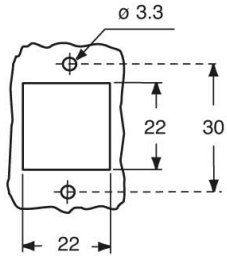

Part number

CKA 03 ILSA

Bulkhead mounting housing, CKA series, with 1 lever, size "21.21", for male inserts, with self-closing metal cover

Product description	
Product type	Bulkhead mounting housing
Series	CKA
Closing type	With 1 lever
Size	Size "21.21"
Cable entry	Without cable entry
Specification	For male inserts, with self-closing metal cover
Technical data	
IP degree of protection	IP44 - IP66 / IP67 / IP69 with CKR 65 (D)
Further technical details	
Weight	57,00 g
Operating temperature range (min, max)	-40°C...+125°C

Material properties	
Main material	Zinc die-cast
Other materials	Lever: Galvanized steel Gasket: TPE
Colour	RAL 7040 grey
RoHs conformity	Compliant
China RoHs - EFUP	E
REACH SVHC substances	No
Approvals / Standards	
UL	ECBT2
cUL	ECBT8
General ordering information	
EAN13 code	8015747024037
eCl@ss 8.1	27440202
ETIM 7.0	EC000437
Packaging Information	
Packaging length	330,00 mm
Packaging height	230,00 mm
Packaging width	205,00 mm
Packaging weight	6,43 kg
Packaging volume	15,56 dm ³
Packaging description	Carton box
Packaging quantity	100 Pcs
Packaging EAN code	8015747234245
Sub-packaging length	185,00 mm
Sub-packaging height	40,00 mm
Sub-packaging width	155,00 mm
Sub-packaging weight	0,64 kg
Sub-packaging volume	1,15 dm ³
Sub-packaging description	Carton box
Sub-packaging quantity	10 Pcs
Sub-packaging EAN barcode	8015747027311

Part number

CKA 03 ILSA

Catalogue drawings

panel cut-out for enclosures, dimensions in mm

CKA ILS

CKA ILSA

CKAX ILS

CKAX ILSA