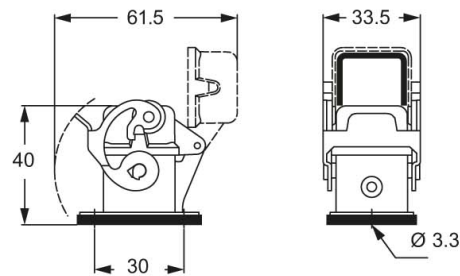

Part number

CKA 03 ILSA

Bulkhead mounting housing, CKA series, with 1 lever, size "21.21", for male inserts, with self-closing metal cover

Product description	
Product type	Bulkhead mounting housing
Series	CKA
Closing type	With 1 lever
Size	Size "21.21"
Cable entry	Without cable entry
Specification	For male inserts, with self-closing metal cover
Technical data	
IP degree of protection	IP44 - IP66 / IP67 / IP69 with CKR 65 (D)
Further technical details	
Weight	57,00 g
Operating temperature range (min, max)	-40°C...+125°C

Material properties	
Main material	Zinc die-cast
Other materials	Lever: Galvanized steel Gasket: TPE
Colour	RAL 7040 grey
RoHs conformity	Compliant
China RoHs - EFUP	E
REACH SVHC substances	No
Approvals / Standards	
UL	ECBT2
cUL	ECBT8
General ordering information	
EAN13 code	8015747024037
eCl@ss 8.1	27440202
ETIM 7.0	EC000437
Packaging Information	
Packaging length	330,00 mm
Packaging height	230,00 mm
Packaging width	205,00 mm
Packaging weight	6,43 kg
Packaging volume	15,56 dm ³
Packaging description	Carton box
Packaging quantity	100 Pcs
Packaging EAN code	8015747234245
Sub-packaging length	185,00 mm
Sub-packaging height	40,00 mm
Sub-packaging width	155,00 mm
Sub-packaging weight	0,64 kg
Sub-packaging volume	1,15 dm ³
Sub-packaging description	Carton box
Sub-packaging quantity	10 Pcs
Sub-packaging EAN barcode	8015747027311

Part number

CKA 03 ILSA

Catalogue drawings

panel cut-out for enclosures, dimensions in mm

CKA ILS

CKA ILSA

CKAX ILS

CKAX ILSA