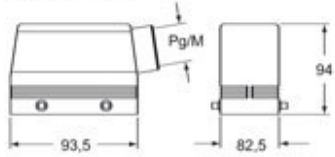

Catalogue drawings

CHOW MHOW