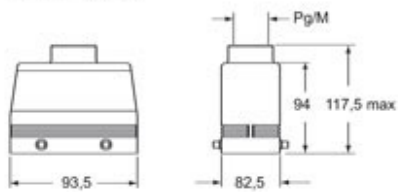

Part number

CHVW 32

Catalogue drawings

CHVW MHVW