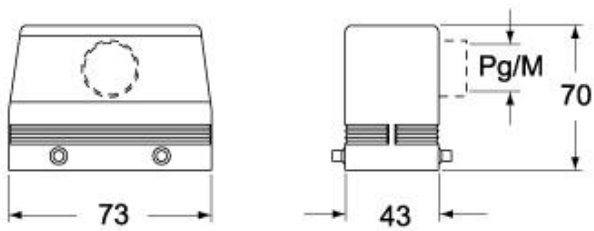

# CHV 10

Hood, C-TYPE series, with 4 pegs, Pg16 top cable entry, size "57.27"

Product description		Material properties	
<b>Product type</b>	Hood	<b>Colour</b>	RAL 7040 grey
<b>Series</b>	C-TYPE	<b>RoHs conformity</b>	Compliant
<b>Closing type</b>	With 4 pegs	<b>China RoHs - EFUP</b>	E
<b>Size</b>	Size 57.27	<b>REACH SVHC substances</b>	No
<b>Cable entry</b>	Top cable entry Pg16	<b>Approvals / Standards</b>	
<b>Technical data</b>		<b>Certifications</b>	DNV, BV
<b>IP degree of protection</b>	IP65 / IP66 / IP69	<b>UL</b>	ECBT2
<b>Further technical details</b>		<b>cUL</b>	ECBT8
<b>Weight</b>	114,00 g	<b>General ordering information</b>	
<b>Operating temperature range (min, max)</b>	-40°C...+125°C	<b>EAN13 code</b>	8015747024273
		<b>Packaging Information</b>	
		<b>Packaging length</b>	160,00 mm
		<b>Packaging height</b>	130,00 mm
		<b>Packaging width</b>	270,00 mm
		<b>Packaging weight</b>	2,43 kg
		<b>Packaging volume</b>	5,62 dm <sup>3</sup>
		<b>Packaging description</b>	Carton box
		<b>Packaging quantity</b>	20 Pcs
		<b>Packaging EAN code</b>	8015747024280
		<b>Sub-packaging weight</b>	0,61 kg
		<b>Sub-packaging description</b>	Plastic packaging
		<b>Sub-packaging quantity</b>	5 Pcs
		<b>Sub-packaging EAN barcode</b>	8015747024297

# CHV 10

Catalogue drawings

**CHO [CAO] CHV (CAV) - MHO [MAO]  
MHV (MAV)**

**CAF - MAF/MFF**

**CHV G (CAV G) - MHV G (MAV G) - [MFV G]**