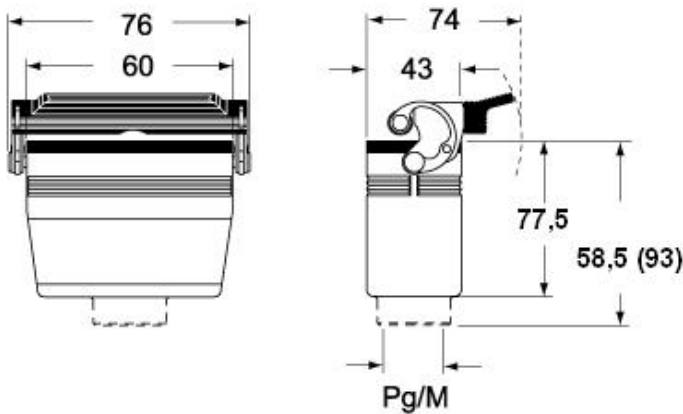

Technical data

IP degree of protection IP65 / IP66 / IP69

Further technical details

Weight	135,00 g
Operating temperature range (min, max)	-40°C...+125°C

Material properties

Other materials	Lever: Stainless steel, polyamide (PA)
Colour	RAL 7040 grey
RoHs conformity	Compliant
China RoHs - EFUP	E
REACH SVHC substances	No

Part number

CHV 06 LX16

Catalogue drawings

CHO LX CHV LX - MHO LX MHV LX

CHV LG (CAV LG), MHV LG (MAV LG) [MFV LG]

CHO L (CAO L) - MHO (MAO/MFO/MFV L) MHV L [MAV L]