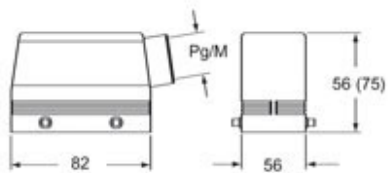

Catalogue drawings

CHOW (CAOW) MHOW (MAOW)