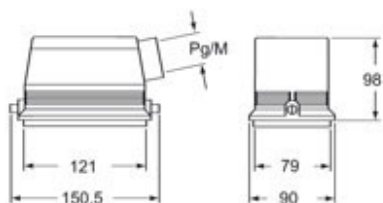

Part number

CHOW 48 L

Catalogue drawings

CHOW L MHOW L