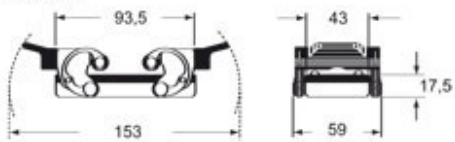

Technical data

IP degree of protection	IP65 / IP66 / IP69
--------------------------------	--------------------

Further technical details

Weight	171,00 g
Operating temperature range (min, max)	-40°C...+125°C

Part number

CHOW 16

Catalogue drawings

CHOW (CAOW) MHOW (MAOW)

CHVW (CAVW) MHVW (MAVW)

CHCW G

CAVW G MAVW G