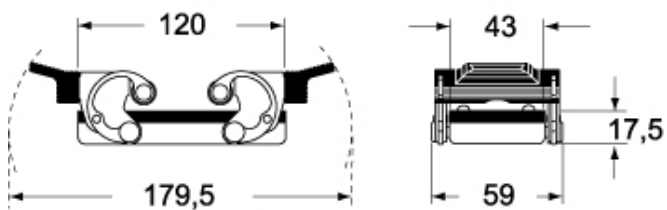

Part number
CHC 24

Cover, C-TYPE series, with 4 pegs, size "104.27", with eyelet

Product description		Material properties	
Product type	Cover	Main material	Aluminium die-cast
Series	C-TYPE	Colour	RAL 7040 grey
Closing type	With 4 pegs	RoHs conformity	Compliant
Size	Size 104.27	China RoHs - EFUP	E
Specification	With eyelet	REACH SVHC substances	No
Technical data		Approvals / Standards	
IP degree of protection	IP66	Certifications	DNV, BV
Further technical details		UL	ECBT2
Weight	79,00 g	cUL	ECBT8
Operating temperature range (min, max)	-40°C...+125°C	General ordering information	
		EAN13 code	8015747016308
		eCl@ss 8.1	27440208
		ETIM 7.0	EC002314
		Packaging Information	
		Packaging length	220,00 mm
		Packaging height	130,00 mm
		Packaging width	240,00 mm
		Packaging weight	1,79 kg
		Packaging volume	6,86 dm ³
		Packaging description	Carton box
		Packaging quantity	20 Pcs
		Packaging EAN code	8015747191043
		Sub-packaging weight	0,09 kg
		Sub-packaging description	Plastic bag
		Sub-packaging quantity	1 Pcs
		Sub-packaging EAN barcode	8015747191050

Part number

CHC 24

Catalogue drawings

CHC

CHC L

CHC G

CHC LG