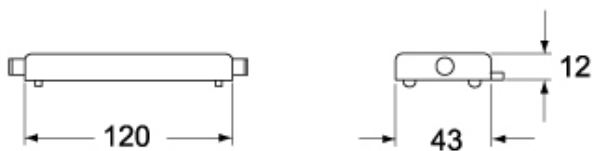

Part number
CHC 24

Cover, C-TYPE series, with 4 pegs, size "104.27", with eyelet

Product description		Material properties	
Product type	Cover	Main material	Aluminium die-cast
Series	C-TYPE	Colour	RAL 7040 grey
Closing type	With 4 pegs	RoHs conformity	Compliant
Size	Size 104.27	China RoHs - EFUP	E
Specification	With eyelet	REACH SVHC substances	No
Technical data		Approvals / Standards	
IP degree of protection	IP66	Certifications	DNV, BV
Further technical details		UL	ECBT2
Weight	79,00 g	cUL	ECBT8
Operating temperature range (min, max)	-40°C...+125°C	General ordering information	
		EAN13 code	8015747016308
		eCl@ss 8.1	27440208
		ETIM 7.0	EC002314
		Packaging Information	
		Packaging length	220,00 mm
		Packaging height	130,00 mm
		Packaging width	240,00 mm
		Packaging weight	1,79 kg
		Packaging volume	6,86 dm ³
		Packaging description	Carton box
		Packaging quantity	20 Pcs
		Packaging EAN code	8015747191043
		Sub-packaging weight	0,09 kg
		Sub-packaging description	Plastic bag
		Sub-packaging quantity	1 Pcs
		Sub-packaging EAN barcode	8015747191050

Part number

CHC 24

Catalogue drawings

CHC

CHC L

CHC G

CHC LG