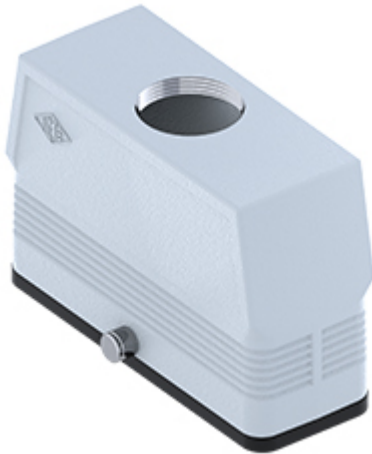

# CFV 24 GYC21

Hood, CENTRAL LEVER series, with 2 pegs, Pg21 top cable entry without adapter, size "104.27", high construction

## Product description

<b>Product type</b>	Hood
<b>Series</b>	CENTRAL LEVER
<b>Closing type</b>	With 2 pegs
<b>Size</b>	Size 104.27
<b>Cable entry</b>	Top cable entry Pg21
<b>Specification</b>	High construction