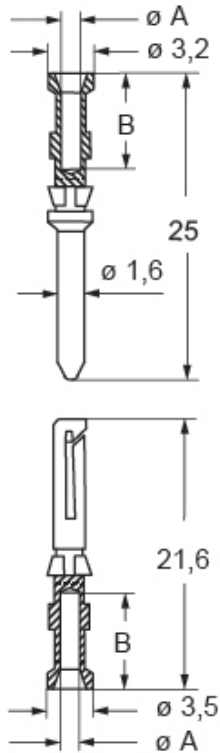

Part number

CDF2D 0.5

Female crimp contact, CD series, 10 A, turned gold plated, wire cross section 0,5 mm², AWG 20, high thickness gold plating

Product description

| | |
|----------------------|-----------------------------|
| Product type | Crimp contact |
| Series | CD |
| Gender | Female |
| Specification | High thickness gold plating |

Technical data

| | |
|---------------------------|----------------------|
| Current | 10 A |
| Wire cross-section | 0,50 mm ² |
| AWG size | 20 |
| Contact type | Turned gold plated |

Further technical details

| | |
|------------------------------------|--------|
| Weight | 0,70 g |
| Conductors stripping length | 8 mm |

Material properties

| | |
|------------------------------|--|
| Main material | Copper alloy |
| RoHs conformity | Compliant with exemption 6(c): copper alloy containing up to 4% lead by weight |
| China RoHs - EFUP | 50 |
| REACH SVHC substances | Yes Lead |
| SCIP number | C0979fba-9907-458f-a94a-db781440f273 |

Part number

CDF2D 0.5

Catalogue drawings

CDF2D and CDM2D contacts

| conductor section mm ² | conductor slot $\varnothing A$ (mm) | conductors stripping length B (mm) |
|--------------------------------------|--|---------------------------------------|
| 0,14-0,37 | 0,9 | 8 |
| 0,5 | 1,1 | 8 |
| 0,75 | 1,3 | 8 |
| 1,0 | 1,45 | 8 |
| 1,5 | 1,8 | 8 |
| 2,5 | 2,2 | 6 |