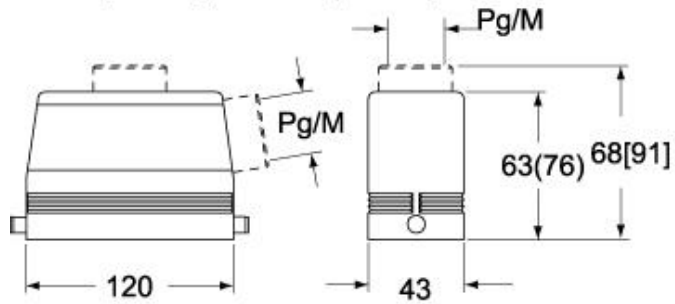

Part number

CAVT 24.6 L

Hood, C-TYPE series, with 2 pegs, 1" NPT top cable entry, size "104.27", high construction

Product description		Material properties	
Product type	Hood	Colour	RAL 7040 grey
Series	C-TYPE	RoHs conformity	Compliant
Closing type	With 2 pegs	China RoHs - EFUP	E
Size	Size 104.27	REACH SVHC substances	No
Cable entry	Top cable entry 1" NPT	Approvals / Standards	
Specification	High construction	Certifications	DNV, BV
Technical data		UL	ECBT2
IP degree of protection	IP65 / IP66 / IP69	cUL	ECBT8
Further technical details		General ordering information	
Weight	238,00 g	EAN13 code	8015747010818
Operating temperature range (min, max)	-40°C...+125°C	Packaging Information	
		Packaging length	230,00 mm
		Packaging height	160,00 mm
		Packaging width	270,00 mm
		Packaging weight	2,60 kg
		Packaging volume	9,94 dm ³
		Packaging description	Carton box
		Packaging quantity	10 Pcs
		Packaging EAN code	8015747238830
		Sub-packaging weight	1,30 kg
		Sub-packaging description	Plastic packaging
		Sub-packaging quantity	5 Pcs
		Sub-packaging EAN barcode	8015747010825

Part number

CAVT 24.6 L

Catalogue drawings

CHO L (CAO L) - MHO L [MAO L]
CHV L [CAV L] - MHV L (MAV L)

CHV LG (CAV LG), MHV LG (MAV LG) [MFV LG]