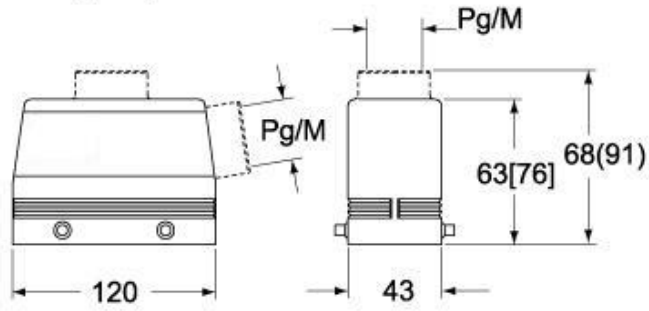

Part number

CAVT 24.6 G

Catalogue drawings

**CHO [CAO] CHV (CAV) - MHO [MAO]
MHV (MAV)**