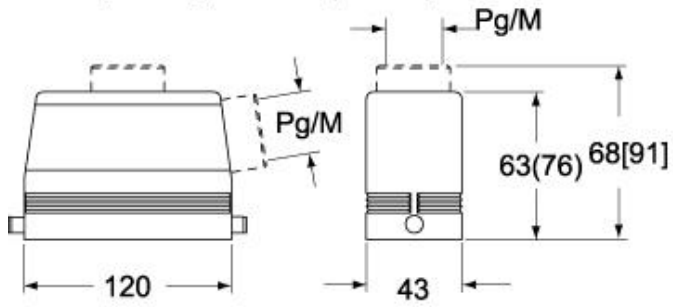

Part number

CAVT 24.5 L

Hood, C-TYPE series, with 2 pegs, 3/4" NPT top cable entry, size "104.27", high construction

Product description		Material properties	
Product type	Hood	Colour	RAL 7040 grey
Series	C-TYPE	RoHs conformity	Compliant
Closing type	With 2 pegs	China RoHs - EFUP	E
Size	Size 104.27	REACH SVHC substances	No
Cable entry	Top cable entry 3/4" NPT	Approvals / Standards	
Specification	High construction	Certifications	DNV, BV
Technical data		UL	ECBT2
IP degree of protection	IP65 / IP66 / IP69	cUL	ECBT8
Further technical details		General ordering information	
Weight	246,00 g	EAN13 code	8015747204279
Operating temperature range (min, max)	-40°C...+125°C	Packaging Information	
		Sub-packaging weight	1,23 kg
		Sub-packaging description	Plastic packaging
		Sub-packaging quantity	5 Pcs
		Sub-packaging EAN barcode	8015747204286

Part number

CAVT 24.5 L

Catalogue drawings

**CHO L (CAO L) - MHO L [MAO L]
CHV L [CAV L] - MHV L (MAV L)**

CHV LG (CAV LG), MHV LG (MAV LG) [MFV LG]