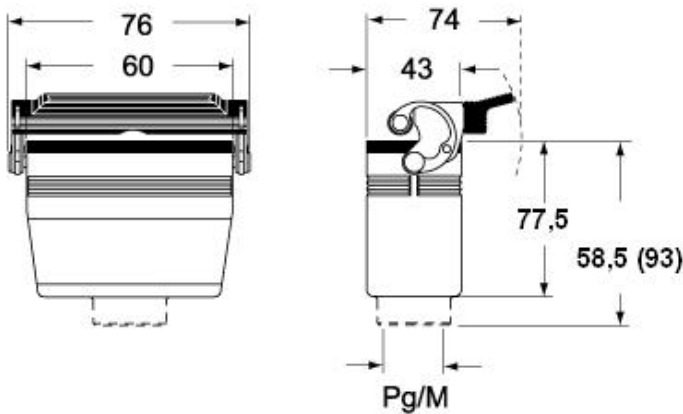

Technical data

IP degree of protection IP65 / IP66 / IP69

Further technical details

Weight	195,00 g
Operating temperature range (min, max)	-40°C...+125°C

Material properties

Colour	RAL 7040 grey
RoHs conformity	Compliant with exemption 6(c): copper alloy containing up to 4% lead by weight
China RoHs - EFUP	50
REACH SVHC substances	Yes Lead
SCIP number	15deaf78-e939-4401-a0b0-e2228ca32a03

Approvals / Standards

Certifications	DNV, BV
UL	ECBT2
cUL	ECBT8

General ordering information

EAN13 code 8015747010528

Packaging Information

Packaging length	270,00 mm
Packaging height	130,00 mm
Packaging width	180,00 mm
Packaging weight	2,05 kg
Packaging volume	6,32 dm ³
Packaging description	Carton box
Packaging quantity	10 Pcs
Packaging EAN code	8015747238755
Sub-packaging weight	1,03 kg
Sub-packaging description	Plastic packaging
Sub-packaging quantity	5 Pcs
Sub-packaging EAN barcode	8015747010535

Part number

CAVT 06.5 L

Catalogue drawings

CHO LX CHV LX - MHO LX MHV LX

CHV LG (CAV LG), MHV LG (MAV LG) [MFV LG]

CHO L (CAO L) - MHO (MAO/MFO/MFV L) MHV L [MAV L]