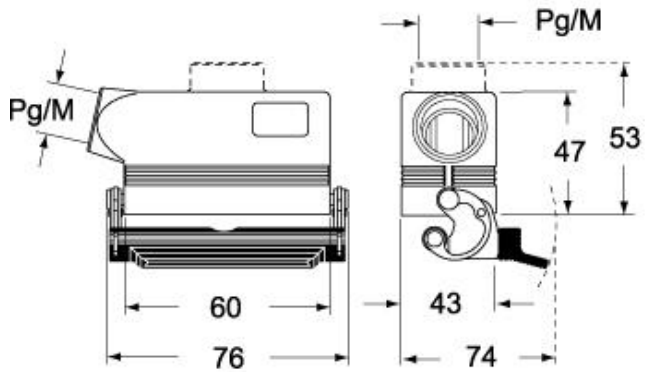

Part number

CAVT 06.5 L

Catalogue drawings

CHO LX CHV LX - MHO LX MHV LX