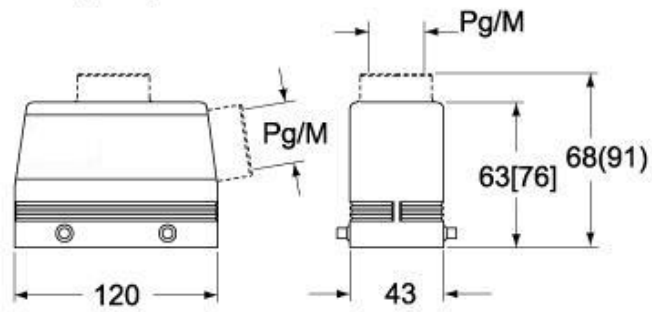

Part number

CAV 24.29

Catalogue drawings

**CHO [CAO] CHV (CAV) - MHO [MAO]
MHV (MAV)**