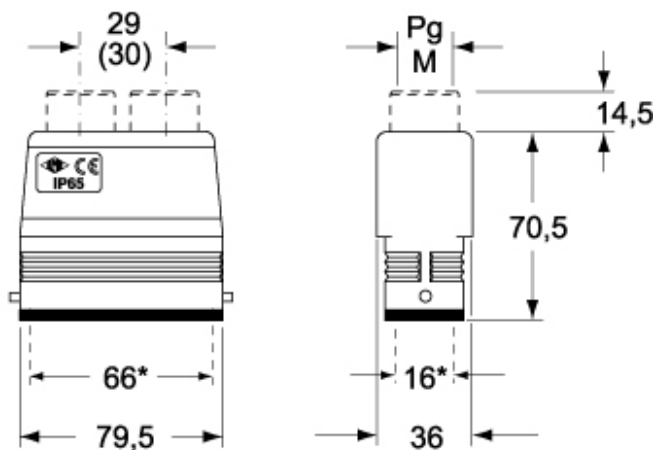

Part number

CAV 24.229

Catalogue drawings

CZAV L2 - (MZAV L2) - [MZFV L2]