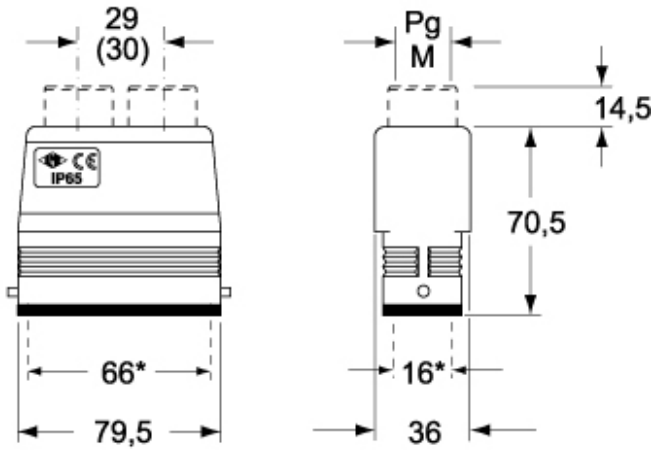

Part number

CAV 16.221

Catalogue drawings

CZAV L2 - (MZAV L2) - [MZFV L2]