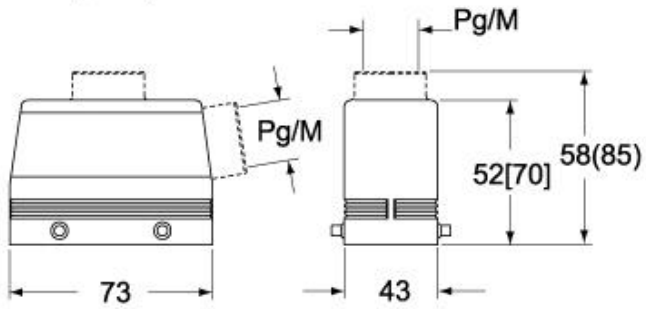

Part number

CAV 10.29

Catalogue drawings

**CHO [CAO] CHV (CAV) - MHO [MAO]
MHV (MAV)**