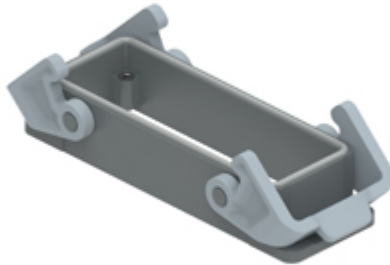

Part number

THIW 24

Bulkhead mounting housing, T-TYPE /W series,
with 2 levers, size "104.27"

Product description		Material properties	
Product type	Bulkhead mounting housing	Main material	Polypropylene (PP)
Series	T-TYPE /W	Other materials	Lever: Polyamide (PA) Gasket: FKM
Closing type	With 2 levers	Colour	RAL 7012 grey, RAL 7001 grey
Size	Size 104.27	RoHs conformity	Compliant
Cable entry	Without cable entry	China RoHs - EFUP	E
Technical data		REACH SVHC substances	No
IP degree of protection	IP66 / IP69	Approvals / Standards	
Further technical details		UL	ECBT2
Weight	97,00 g	cUL	ECBT8
Operating temperature range (min, max)	-40°C ... +90°C	General ordering information	
		EAN13 code	8015747211383
		eCl@ss 8.1	27440202
		ETIM 7.0	EC000437
		Packaging Information	
		Packaging length	365,00 mm
		Packaging height	195,00 mm
		Packaging width	305,00 mm
		Packaging weight	4,27 kg
		Packaging volume	21,71 dm ³
		Packaging description	Carton box
		Packaging quantity	40 Pcs
		Packaging EAN code	8015747211543
		Sub-packaging weight	0,53 kg
		Sub-packaging description	Plastic packaging
		Sub-packaging quantity	5 Pcs
		Sub-packaging EAN barcode	8015747211550