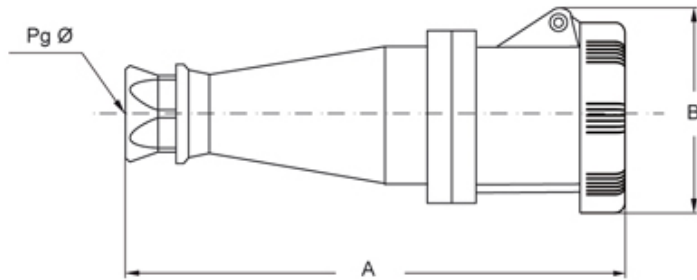

Part number

PHW 6363 PV

Catalogue drawings

(63 / 125A) PHW ... PV

PHW...PV	A	B	Pg ø	
63A	2P+⊕	277	108,5	36
	3P+⊕	277	108,5	36
	3P+N+⊕	277	108,5	36
125A	2P+⊕	324	120,5	2"gas
	3P+⊕	324	120,5	2"gas
	3P+N+⊕	324	120,5	2"gas