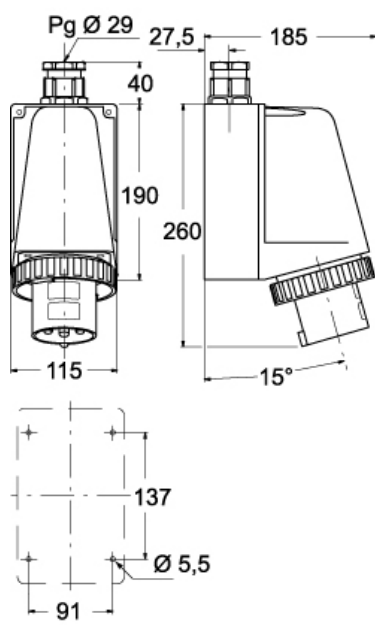

Part number

PEW 6383 SM

Wall-mounting plug, PLUSO series, 2 poles + PE, 8 h (white), 63 A, > 250 V

Product description

Product type	Plug Wall-mounting
Series	PEW...SM, PLUSO
N. of poles	2 poles + 
Clock position	8

Technical data

Current	63 A
Voltage	> 250 V
IP degree of protection	IP67

Further technical details

Operating temperature range (min, max)	-25°C ... +40°C
---	-----------------

Material properties

Colour	RAL 7035 grey, RAL 9010 white
---------------	-------------------------------

PEW 6383 SM

Catalogue drawings

(63A) PEW ... SM

(125A) PEW ... SM