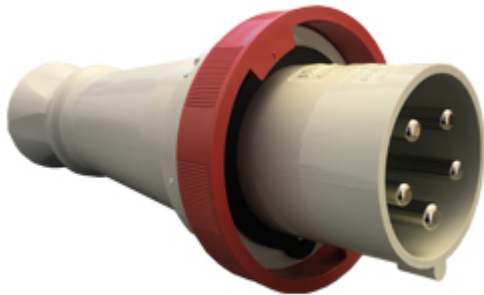

Part number

PEW 6365 SV

Mobile plug, PLUSO series, 3 poles + N + PE, 6 h (red), 63 A, 380 ÷ 415 V, straight

Product description		Material properties	
Product type	Plug Mobile	Colour	RAL 7035 grey, RAL 3000 red
Series	PEW...SV, PLUSO	RoHs conformity	Compliant with exemption 6(c): copper alloy containing up to 4% lead by weight
Connection type	Screw terminal connection	China RoHs - EFUP	50
N. of poles	3 poles + N + 	REACH SVHC substances	Yes Lead
Clock position	6	SCIP number	Ca7de37f-add8-4b77-9861-279c94903ade
Specification	Straight	Approvals / Standards	
Technical data		Reference standard	EN 60309-1 and -2
Current	63 A	General ordering information	
Voltage	380 ÷ 415 V	EAN13 code	8015747077736
IP degree of protection	IP67	Packaging Information	
Further technical details		Packaging weight	1,76 kg
Weight	768,00 g	Packaging volume	6,61 dm ³
Operating temperature range (min, max)	-25°C ... +40°C	Packaging description	Carton box
		Packaging quantity	2 Pcs
		Packaging EAN code	8015747077743

Part number

PEW 6365 SV

Catalogue drawings

(63 / 125A) PEW ... SV

PEW ... SV	A	B	Pg Ø
63A 2P+⊕	264,5	112	36
3P+⊕	264,5	112	36
3P+N+⊕	264,5	112	36
125A 2P+⊕	310	130	2" gas
3P+⊕	310	130	2" gas
3P+N+⊕	310	130	2" gas