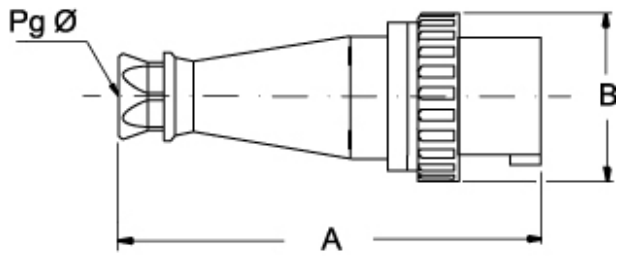

Part number

PEW 6365 SV

Mobile plug, PLUSO series, 3 poles + N + PE, 6 h (red), 63 A, 380 ÷ 415 V, straight

Product description		Material properties	
Product type	Plug Mobile	Colour	RAL 7035 grey, RAL 3000 red
Series	PEW...SV, PLUSO	RoHs conformity	Compliant with exemption 6(c): copper alloy containing up to 4% lead by weight
Connection type	Screw terminal connection	China RoHs - EFUP	50
N. of poles	3 poles + N + 	REACH SVHC substances	Yes Lead
Clock position	6	SCIP number	Ca7de37f-add8-4b77-9861-279c94903ade
Specification	Straight	Approvals / Standards	
Technical data		Reference standard	EN 60309-1 and -2
Current	63 A	General ordering information	
Voltage	380 ÷ 415 V	EAN13 code	8015747077736
IP degree of protection	IP67	Packaging Information	
Further technical details		Packaging weight	1,76 kg
Weight	768,00 g	Packaging volume	6,61 dm ³
Operating temperature range (min, max)	-25°C ... +40°C	Packaging description	Carton box
		Packaging quantity	2 Pcs
		Packaging EAN code	8015747077743

Part number

PEW 6365 SV

Catalogue drawings

(63 / 125A) PEW ... SV

PEW ... SV	A	B	Pg Ø
63A 2P+⊕	264,5	112	36
3P+⊕	264,5	112	36
3P+N+⊕	264,5	112	36
125A 2P+⊕	310	130	2" gas
3P+⊕	310	130	2" gas
3P+N+⊕	310	130	2" gas