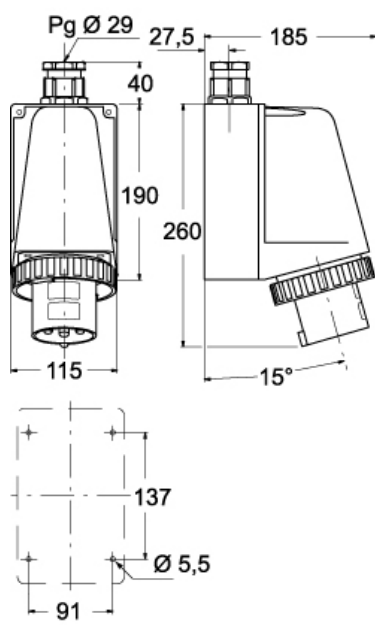

Part number

PEW 6354 SM

Wall-mounting plug, PLUSO series, 3 poles + PE, 5 h (black), 63 A, 600 ÷ 690 V

Product description

Product type	Plug Wall-mounting
Series	PEW...SM, PLUSO
N. of poles	3 poles + 
Clock position	5

Technical data

Current	63 A
Voltage	600 ÷ 690 V
IP degree of protection	IP67

Further technical details

Operating temperature range (min, max)	-25°C ... +40°C
---	-----------------

Material properties

Colour	RAL 7035 grey, RAL 9005 black
---------------	-------------------------------

PEW 6354 SM

Catalogue drawings

(63A) PEW ... SM

(125A) PEW ... SM