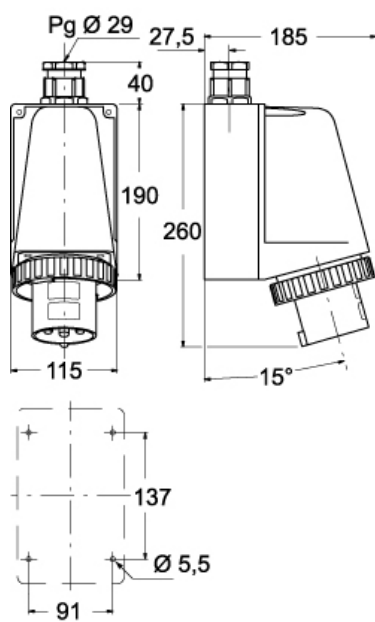

Part number

PEW 6344 SM

Catalogue drawings

(63A) PEW ... SM