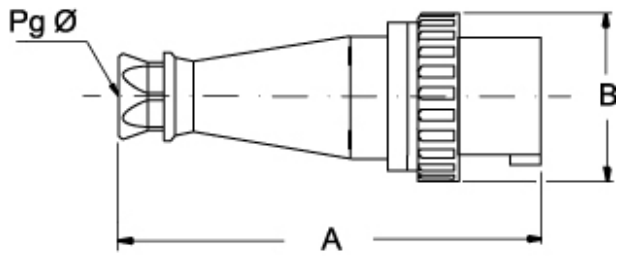

Technical data

Current	63 A
Voltage	> 50 ÷ 250 V
IP degree of protection	IP67

Further technical details

Weight	650,00 g
Operating temperature range (min, max)	-25°C ... +40°C

Material properties

Colour	RAL 7035 grey, RAL 9010 white
RoHs conformity	Compliant with exemption 6(c): copper alloy containing up to 4% lead by weight
China RoHs - EFUP	50
REACH SVHC substances	Yes Lead
SCIP number	Ca7de37f-add8-4b77-9861-279c94903ade

Packaging weight	1,52 kg
Packaging volume	6,61 dm ³
Packaging description	Carton box
Packaging quantity	2 Pcs
Packaging EAN code	8015747076760

Part number

PEW 6333 SV

Catalogue drawings

(63 / 125A) PEW ... SV