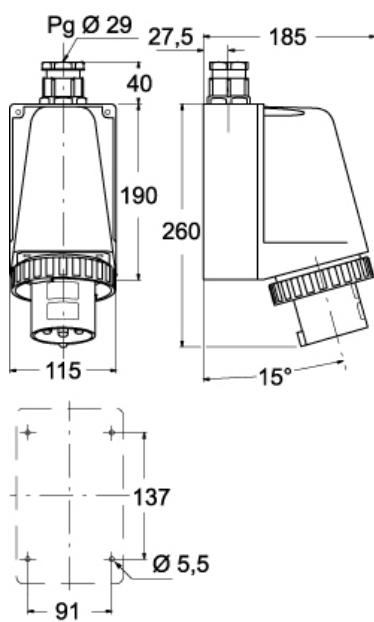

Part number

PEW 6333 SM

Wall-mounting plug, PLUSO series, 2 poles + PE, 3 h (white), 63 A, 50 ÷ 250 V

Product description

Product type	Plug Wall-mounting
Series	PEW...SM, PLUSO
N. of poles	2 poles + 
Clock position	3

Technical data

Current	63 A
Voltage	> 50 ÷ 250 V
IP degree of protection	IP67

Further technical details

Operating temperature range (min, max)	-25°C ... +40°C
---	-----------------

Material properties

Colour	RAL 7035 grey, RAL 9010 white
---------------	-------------------------------

PEW 6333 SM

Catalogue drawings

(63A) PEW ... SM

(125A) PEW ... SM