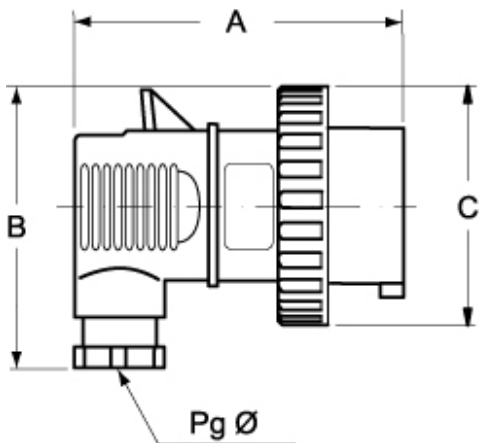

Part number

PEW 3265 SA

Catalogue drawings

(16 / 32A) PEW ... SA

PEW ... SA	A	B	C	Pg Ø	
16A 2P+⊕	100	77	59	13,5	
	3P+⊕	100	84	68	16
	3P+N+⊕	106	91	77	16
32A 2P+⊕	131	100	82	21	
	3P+⊕	131	100	82	21
	3P+N+⊕	131	107	93	21