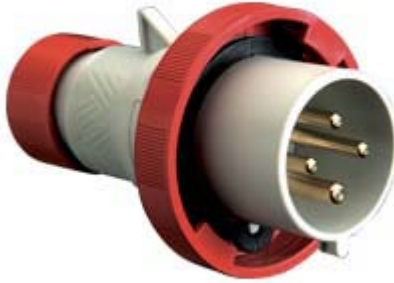

Part number

PEW 3235 SV

Mobile plug, PLUSO series, 3 poles + N + PE, 3 h (red), 32 A, 380 V, straight

Product description

Product type	Plug Mobile
Series	PEW...SV, PLUSO
N. of poles	3 poles + N + 
Clock position	3
Specification	Straight

Technical data

Current	32 A
Voltage	220/380V (50Hz) 250/440V (60Hz)
IP degree of protection	IP67

Further technical details

Weight	245,00 g
Operating temperature range (min, max)	-25°C ... +40°C

Material properties

Colour	RAL 7035 grey, RAL 3000 red
RoHs conformity	Compliant with exemption 6(c): copper alloy containing up to 4% lead by weight
China RoHs - EFUP	50
REACH SVHC substances	Yes Lead
SCIP number	Ca7de37f-add8-4b77-9861-279c94903ade