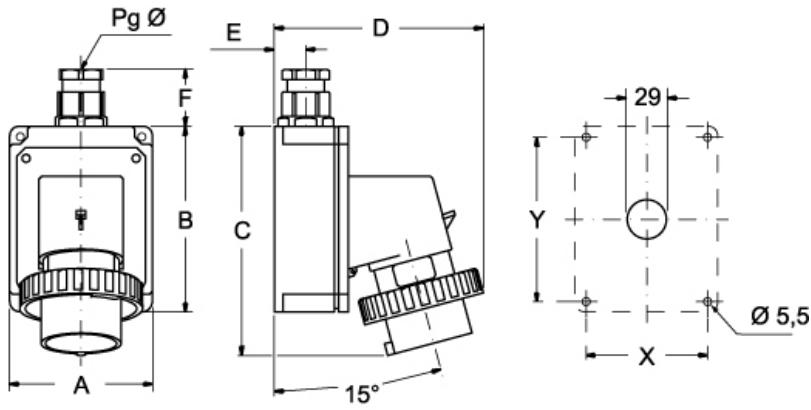

Part number

PEW 32123 SM

Wall-mounting plug, PLUSO series, 2 poles + PE, 12 h (white), 32 A

Product description	
Product type	Plug Wall-mounting
Series	PEW...SM, PLUSO
N. of poles	2 poles + 
Clock position	12
Technical data	
Current	32 A
Voltage	ins. transformer
IP degree of protection	IP67
Further technical details	
Operating temperature range (min, max)	-25°C ... +40°C

Material properties	
Colour	RAL 7035 grey, RAL 9010 white
Approvals / Standards	
Reference standard	EN 60309-1 and -2
General ordering information	
EAN13 code	8015747157544

Part number

PEW 32123 SM

Catalogue drawings

(16 / 32A) PEW ... SM

PEW ... SM		A	B	C	D	E	F	X	Y	Pg Ø
16A	2P+⊕	75	115	144	126	19	35	65	105	16
	3P+⊕	75	115	144	134	19	35	65	105	16
	3P+N+⊕	100	130	164	145	22	42	85	115	21
32A	2P+⊕	100	130	178	154	22	42	85	115	21
	3P+⊕	100	130	178	154	22	42	85	115	21
	3P+N+⊕	100	130	178	160	22	42	85	115	21