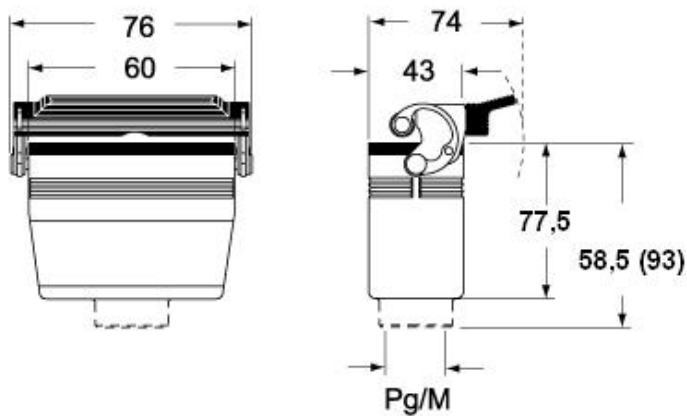

CHV LG (CAV LG), MHV LG (MAV LG) [MFV LG]