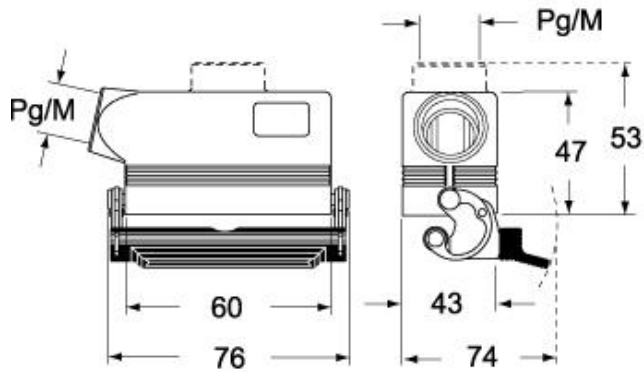

Part number

MHO 06 LX25

Catalogue drawings

CHO LX CHV LX - MHO LX MHV LX