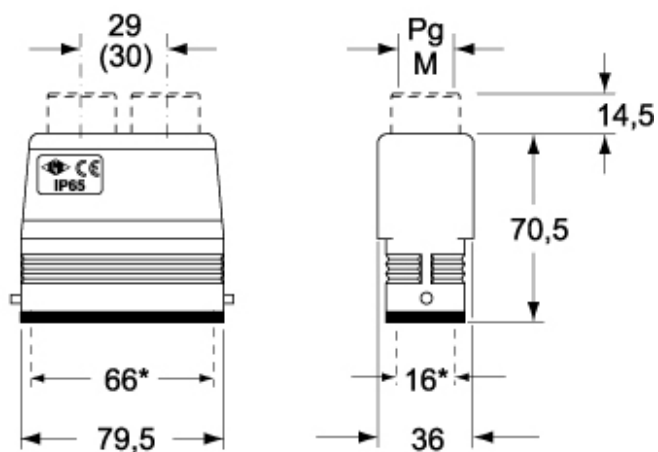

Part number

MFV 10.220

Catalogue drawings

CZAV L2 - (MZAV L2) - [MZFV L2]