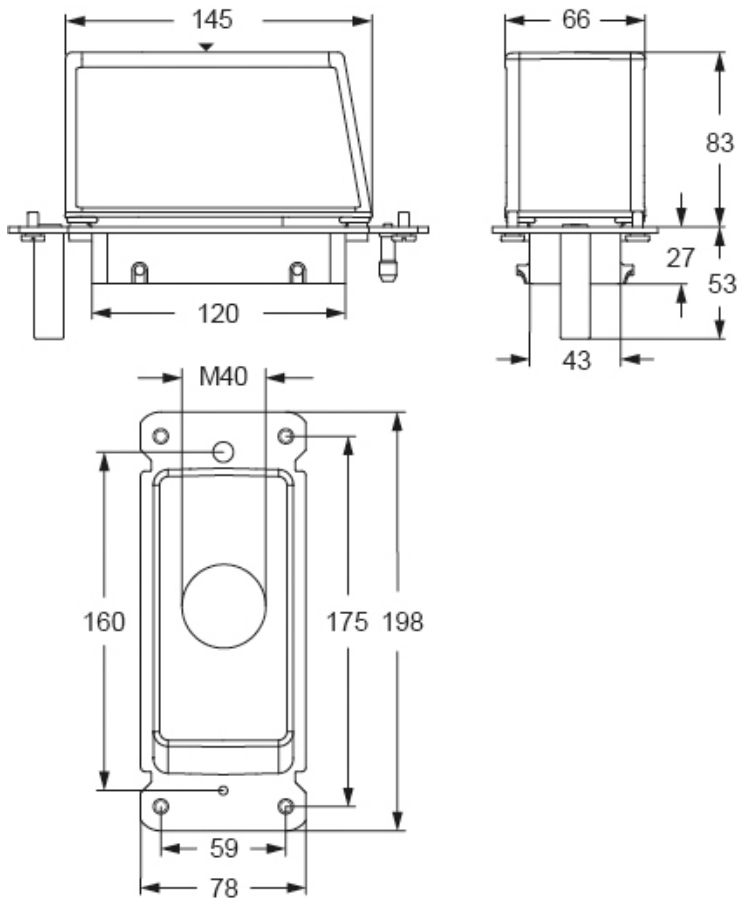

# MBV 24.40D

Hood, BIG series, with 4 pegs, M40 top cable entry, size "104.27", with self-centering floating frame

Product description		Material properties	
<b>Product type</b>	Hood	<b>Other materials</b>	Gasket: NBR
<b>Series</b>	BIG	<b>Colour</b>	RAL 7040 grey
<b>Closing type</b>	With 4 pegs	<b>RoHs conformity</b>	Compliant
<b>Size</b>	Size 104.27	<b>China RoHs - EFUP</b>	E
<b>Cable entry</b>	Top cable entry M40	<b>REACH SVHC substances</b>	No
<b>Specification</b>	With self-centering floating frame	<b>Approvals / Standards</b>	
<b>Technical data</b>		<b>Certifications</b>	DNV, BV
<b>IP degree of protection</b>	IP66 / IP67 / IP69	<b>General ordering information</b>	
<b>Further technical details</b>		<b>EAN13 code</b>	8015747276375
<b>Weight</b>	935,00 g	<b>eCl@ss 8.1</b>	27440202
<b>Operating temperature range (min, max)</b>	-40°C...+125°C	<b>ETIM 7.0</b>	EC000437
		<b>Packaging Information</b>	
		<b>Packaging length</b>	225,00 mm
		<b>Packaging height</b>	130,00 mm
		<b>Packaging width</b>	150,00 mm
		<b>Packaging weight</b>	2,04 kg
		<b>Packaging volume</b>	4,39 dm <sup>3</sup>
		<b>Packaging description</b>	Carton box
		<b>Packaging quantity</b>	2 Pcs
		<b>Packaging EAN code</b>	8015747183420
		<b>Sub-packaging weight</b>	1,02 kg
		<b>Sub-packaging description</b>	Plastic packaging
		<b>Sub-packaging quantity</b>	1 Pcs
		<b>Sub-packaging EAN barcode</b>	8015747183437

Part number

# MBV 24.40D

Catalogue drawings

Catalogue drawings