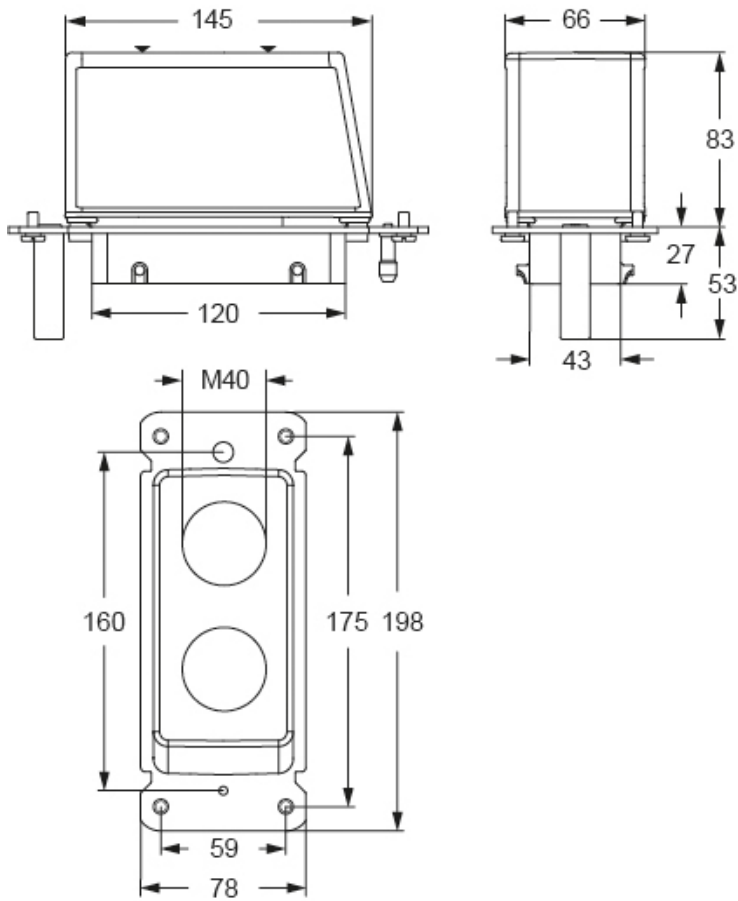

Part number

MBV 24.240D

Catalogue drawings