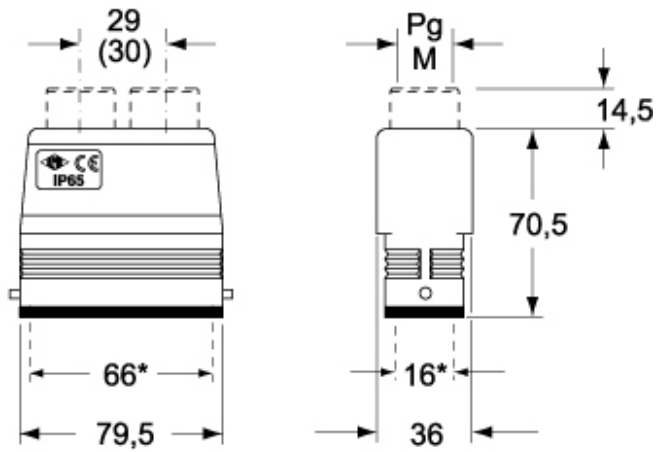

Part number

MAV 24.232

Catalogue drawings

CZAV L2 - (MZAV L2) - [MZFV L2]