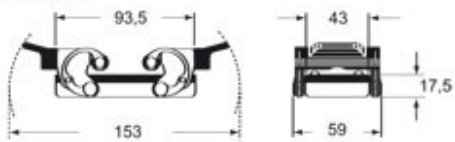

Technical data

IP degree of protection	IP65 / IP66 / IP69
--------------------------------	--------------------

Further technical details

Weight	205,00 g
Operating temperature range (min, max)	-40°C...+125°C

General ordering information

EAN13 code	8015747105743
eCl@ss 8.1	27440202
ETIM 7.0	EC000437

Packaging Information

Packaging length	160,00 mm
Packaging height	128,00 mm
Packaging width	350,00 mm
Packaging weight	2,28 kg
Packaging volume	7,17 dm ³
Packaging description	Carton box
Packaging quantity	10 Pcs
Packaging EAN code	8015747211000
Sub-packaging weight	1,14 kg
Sub-packaging description	Plastic packaging
Sub-packaging quantity	5 Pcs
Sub-packaging EAN barcode	8015747148245

Part number

MAOW 16.32

Catalogue drawings

CHOW (CAOW) MHOW (MAOW)

CHVW (CAVW) MHVW (MAVW)

CHCW G

CAVW G MAVW G